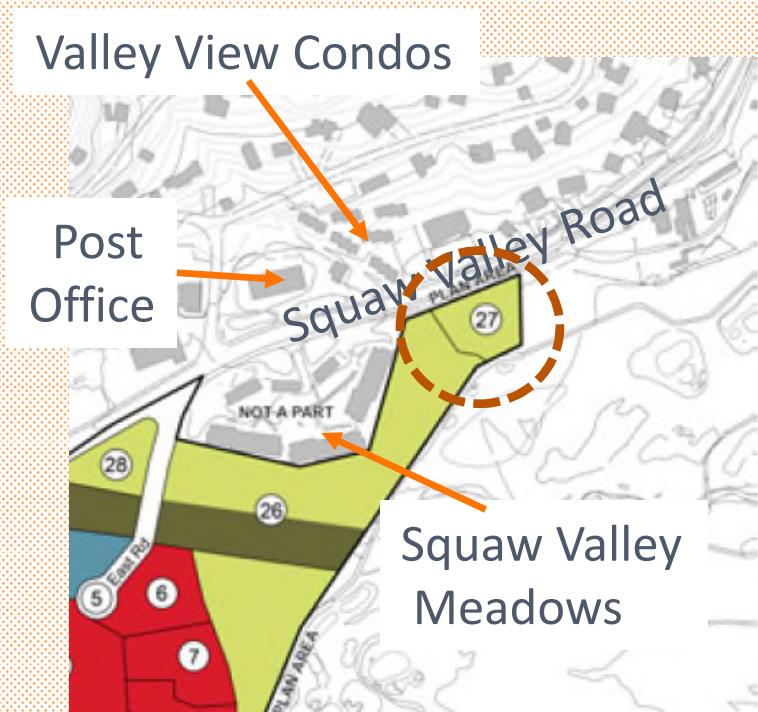

An Example of Community Effect

Lot 27 was specified as a possible location for a remote fire station. The community wrote letters and spoke out at the PSD meetings

On Dec 19, SVRE said they would withdraw Lot 27 from the Specific Plan, and leave it FR.